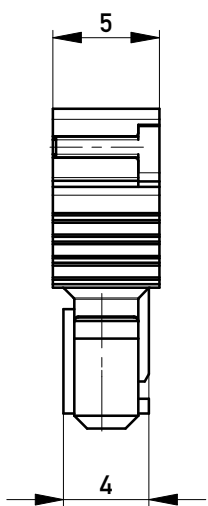

Abdeckung vorverrastet  
cover loose mounted

Abdeckung verpresst  
cover pressed on

Verpackt in Tray - tray packaging  
Verpackungseinheit 154 Stück - packaging unit 154

Einzelheit X  
detail X

Copyright by ERNI GmbH  
Proprietary notice pursuant to ISO 16016 to be observed.

Information: Codierung schwarz - coding black	Tolerances  All Dimensions in mm	Scale	3:1
		Designation <b>F 2,54 SRC-A, 3-polig</b>	
All rights reserved. Only for Information. To ensure that this is the latest version of this drawing, please contact one of the ERNI companies before using.	Subject to modification without prior notice. Drawing will not be updated.	<b>100502070001</b>	
		www.ERNI.com	K A3
b Index	25.02.2014 Date	Class	SRCBUG