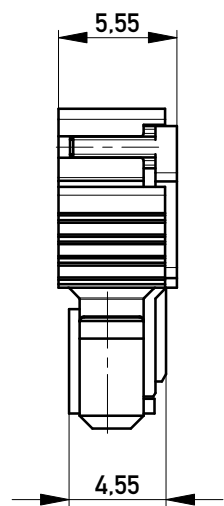

Abdeckung vorverrastet  
cover loose mounted

Abdeckung verpresst  
cover pressed on

Verpackt in Tray - tray packaging  
Verpackungseinheit 154 Stück - packaging unit 154

Einzelheit X  
detail X

Copyright by ERNI GmbH  
Proprietary notice pursuant to ISO 16016 to be observed.

Information: Codierung schwarz - coding black	Tolerances  All Dimensions in mm	Scale	3:1
		Designation <b>F 2,54 SRC-A, 3-polig</b>	
All rights reserved. Only for Information. To ensure that this is the latest version of this drawing, please contact one of the ERNI companies before using.	Subject to modification without prior notice. Drawing will not be updated.	<b>100502070001</b>	
		www.ERNI.com	K A3
b Index	25.02.2014 Date	Class	SRCBUG