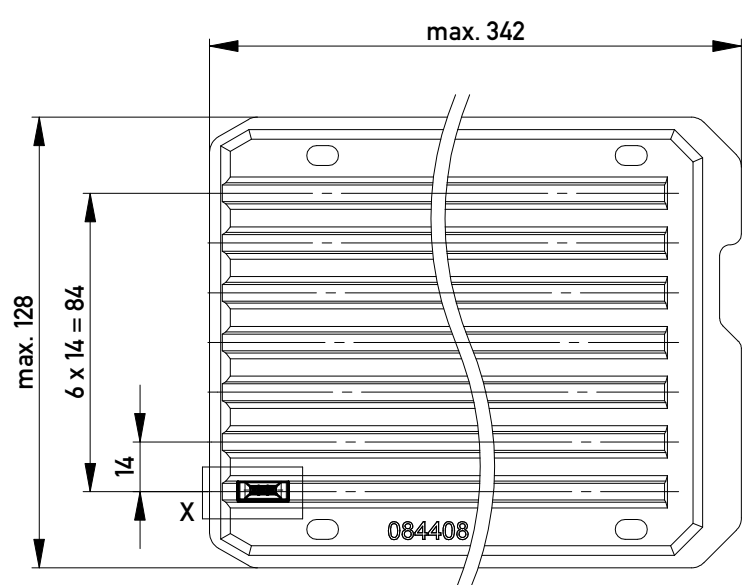

Abdeckung vorverrastet  
cover loose mounted

Abdeckung verpresst  
cover pressed on

Verpackt in Tray - tray packaging  
Verpackungseinheit 154 Stück - packaging unit 154

Einzelheit X  
detail X

Copyright by ERNI GmbH  
Proprietary notice pursuant to ISO 16016 to be observed.

Information: Codierung schwarz - coding black	Tolerances  All Dimensions in mm	Scale	3:1
		Designation <b>F 2,54 SRC-A, 3-polig</b>	
All rights reserved. Only for Information. To ensure that this is the latest version of this drawing, please contact one of the ERNI companies before using.	Subject to modification without prior notice. Drawing will not be updated.	<b>100502070001</b>	
		www.ERNI.com	K A3
b Index	25.02.2014 Date	Class	SRCBUG